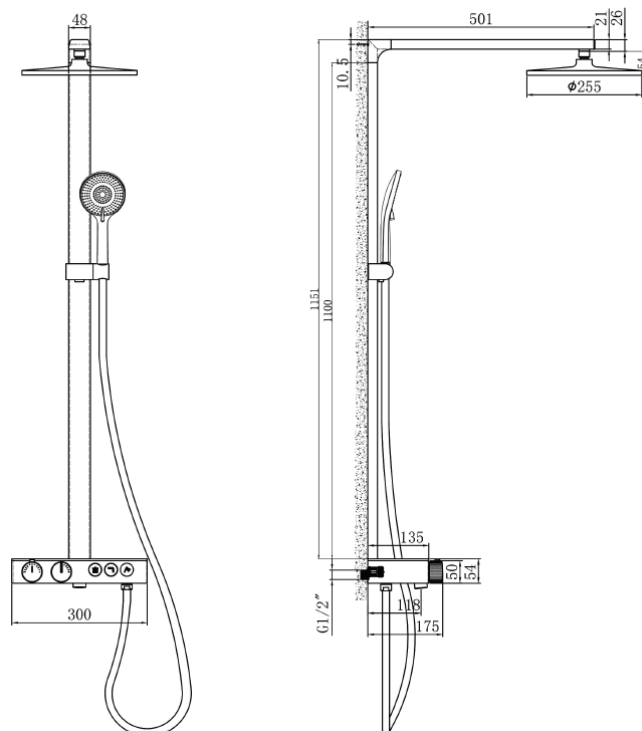

## Thermostatic 3 in 1 Column Shower

### Product Specifications

- Installation type : Exposed type, Wall mounted
- Dimension : Refer as below
- Material : Brass
- Finishing : Chrome
- Water flow rate : Nominal 5.0 – 8.0 Litres/ min

### Technical Drawing

All dimension are in mm.

Copyright © Rigel Technology. (S) Pte Ltd All rights reserved.

Rev	0.1
Date	04.05.2021

**DISCLAIMER** : While every effort has been made to ensure factual accuracy, the information presented is subject to changes due to requirements in different sites, markets and / or countries. Rigel reserves the right to make the necessary amendments at any time without prior notice.